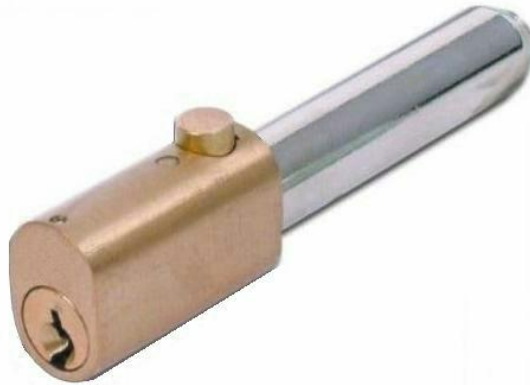

morgan

SL001 Morgan oval bullet lock

Extruded brass body
Body size 14mm x 21mm oval profile, 33mm length
Hardened steel bullet, 12.5mm diameter x 45mm length
Supplied with 2 numbered keys

Available keyed alike or keyed alike in pairs

Use with housing ref. SL003
Also compatible with other manufacturers housings

T. Morgan & Sons (lock manufacturers) Ltd.

8 @ The Bradshaws, Holyhead Road, Codsall, WV8 2HU

01922 637022

sales@tmorgan.net

www.tmorgan.co.uk